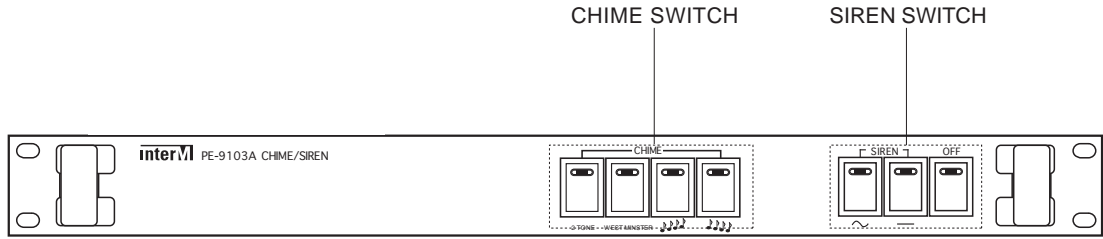

PE-9103(A)

CHIME & SIREN

FEATURES

- **CHIME**
The soft tone, CHIME have a 2 Tone, Westminster, Chime Up and Chime Down. These functions are suitable for your making an announcement.
- **SIREN**
The siren which is controlled steady and wavy levels, is used when you make an emergency warning or training.
- **REMOTE CONTROL TERMINAL**
For the paging purpose of a chime, remote control terminals are provided on the rear panel.

SPECIFICATIONS

- **ELECTRICAL** *0dB=0.775Vrms
 - Siren Frequency630Hz
 - Output Level/Impedance.....1V/1k Ω , UNBAL
- **GENERAL**
 - Power SourceDC 24V
 - Weight2.8kg
 - Dimensions482(W) × 44(H) × 280(D)mm

BLOCK DIAGRAM