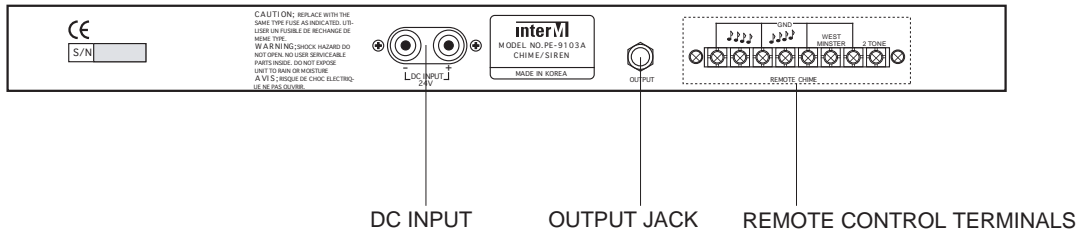

PE-9103(A)

CHIME & SIREN

FEATURES

- **CHIME**
The soft tone, CHIME have a 2 Tone, Westminster, Chime Up and Chime Down. These functions are suitable for your making an announcement.
- **SIREN**
The siren which is controlled steady and wavy levels, is used when you make an emergency warning or training.
- **REMOTE CONTROL TERMINAL**
For the paging purpose of a chime, remote control terminals are provided on the rear panel.

SPECIFICATIONS

- **ELECTRICAL** *0dB=0.775Vrms
 - Siren Frequency630Hz
 - Output Level/Impedance.....1V/1k Ω , UNBAL
- **GENERAL**
 - Power SourceDC 24V
 - Weight2.8kg
 - Dimensions482(W) × 44(H) × 280(D)mm