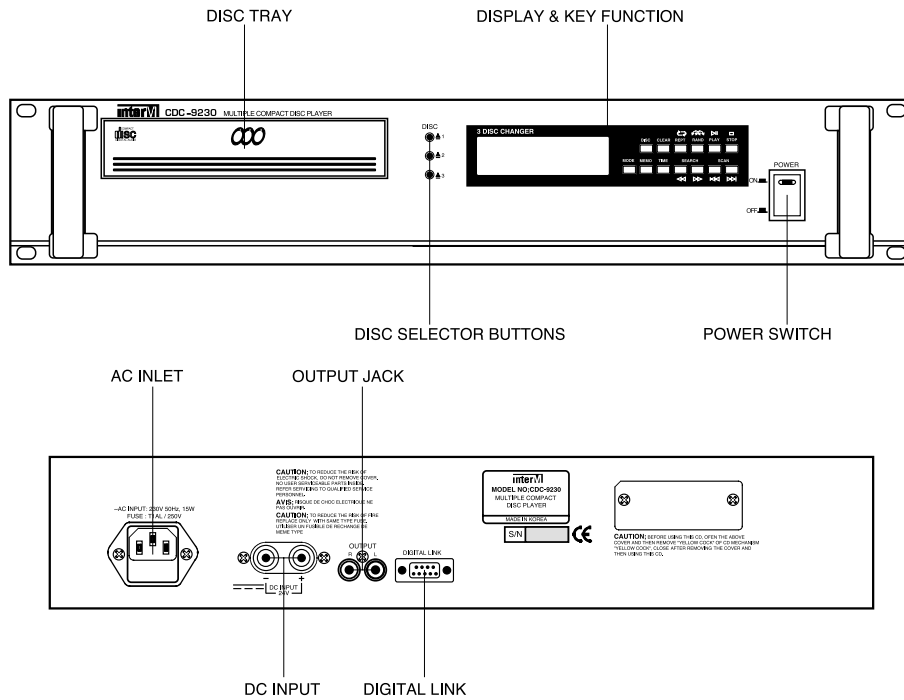

### FEATURES

- **CONTINUOUS AND REPEAT PLAY**  
Not only continuous and repeat play but programmed play of 3 discs are possible for back ground music purpose.
- **3 DISCS CONTAINABLE**  
CDC 9230 can contain 3 discs. During the play, rest 2 discs are changeable without interrupting the play.
- **PROGRAMMABLE PLAY**  
Not only continues and repeat play but programmed play of 3 discs is possible for back ground music purpose. Maximum 24 programmings are available by the micro-computer.
- **3 BEAM TRACKING SERVO AND 1 BIT STREAM CONVERSION**  
For the mechanical stability and better quality sound, it is designed with 3 beam tracking servo and single bit stream conversion of D/A.
- **RACK MOUNTABLE**  
Rack mountable design and modernized feeling is matched with other rack mount system units.

### SPECIFICATIONS

- **ELECTRICAL** \*0dB=0.775Vrms
  - Frequency Range(±1dB) .....20Hz~20kHz
  - T.H.D(at 1kHz).....Less than 0.005%
  - S/N.....More than 90dB
  - Dynamic Range .....More than 85dB
  - Wow and Flutter.....Quartz crystal precision
  - Audio Output Level .....2V, UNBAL
  - Laser .....Semiconductor AlGaAs
  - D/A Conversion .....Single bit
- **GENERAL**
  - Power Source .....AC 110V-240V, 50/60Hz
  - Power Consumption.....20W
  - Weight .....6kg
  - Dimensions.....482(W)×88(H)×380(D)mm

BLOCK DIAGRAM